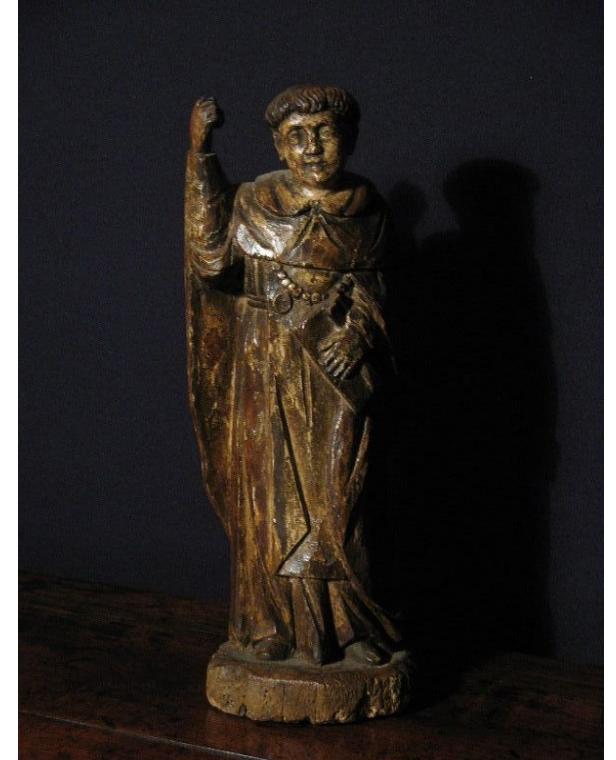

## **AN EARLY 17TH CENTURY CARVED AND POLYCHROME LIMWOOD FIGURE OF ST ANTHONY. CIRCA 1620.**

18.5" HIGH X 6.5" WIDE.

**SOLD**

### **Dimensions:**

**Height: 18.5 inches (47.0 cms)**

**Width: 6.5 inches (16.5 cms)**

**More Images Available Online**